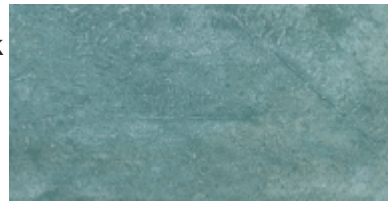

**KEMIKO
COLOR CHART**

Malay Tan
Buckskin suede
tone with caramel
marbling

Cola Stain
Reddish brown
resembling old
leather

Black Stain
Tortoise shell black
with brown
marbling

Aqua Blue Stain
Soft blue patina
with undertones of
green

English Red Stain
Terra cotta with
rust and soft brown
hues

**Golden Wheat
Stain**
Amber hued
undertones

Green Lawn Stain
Soft grey green
resembling aged
Italian marble

**Vintage Umber
Stain**
Rich earthy brown